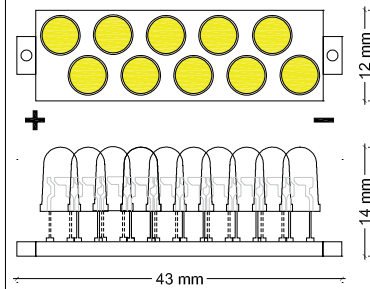

CERTIFICAT

AGA-LED® A10 - Rigid Loop