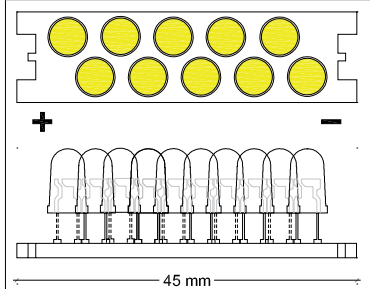

AGA-LED® A10 - Festoon

ON REQUEST Anti Glare: AGC